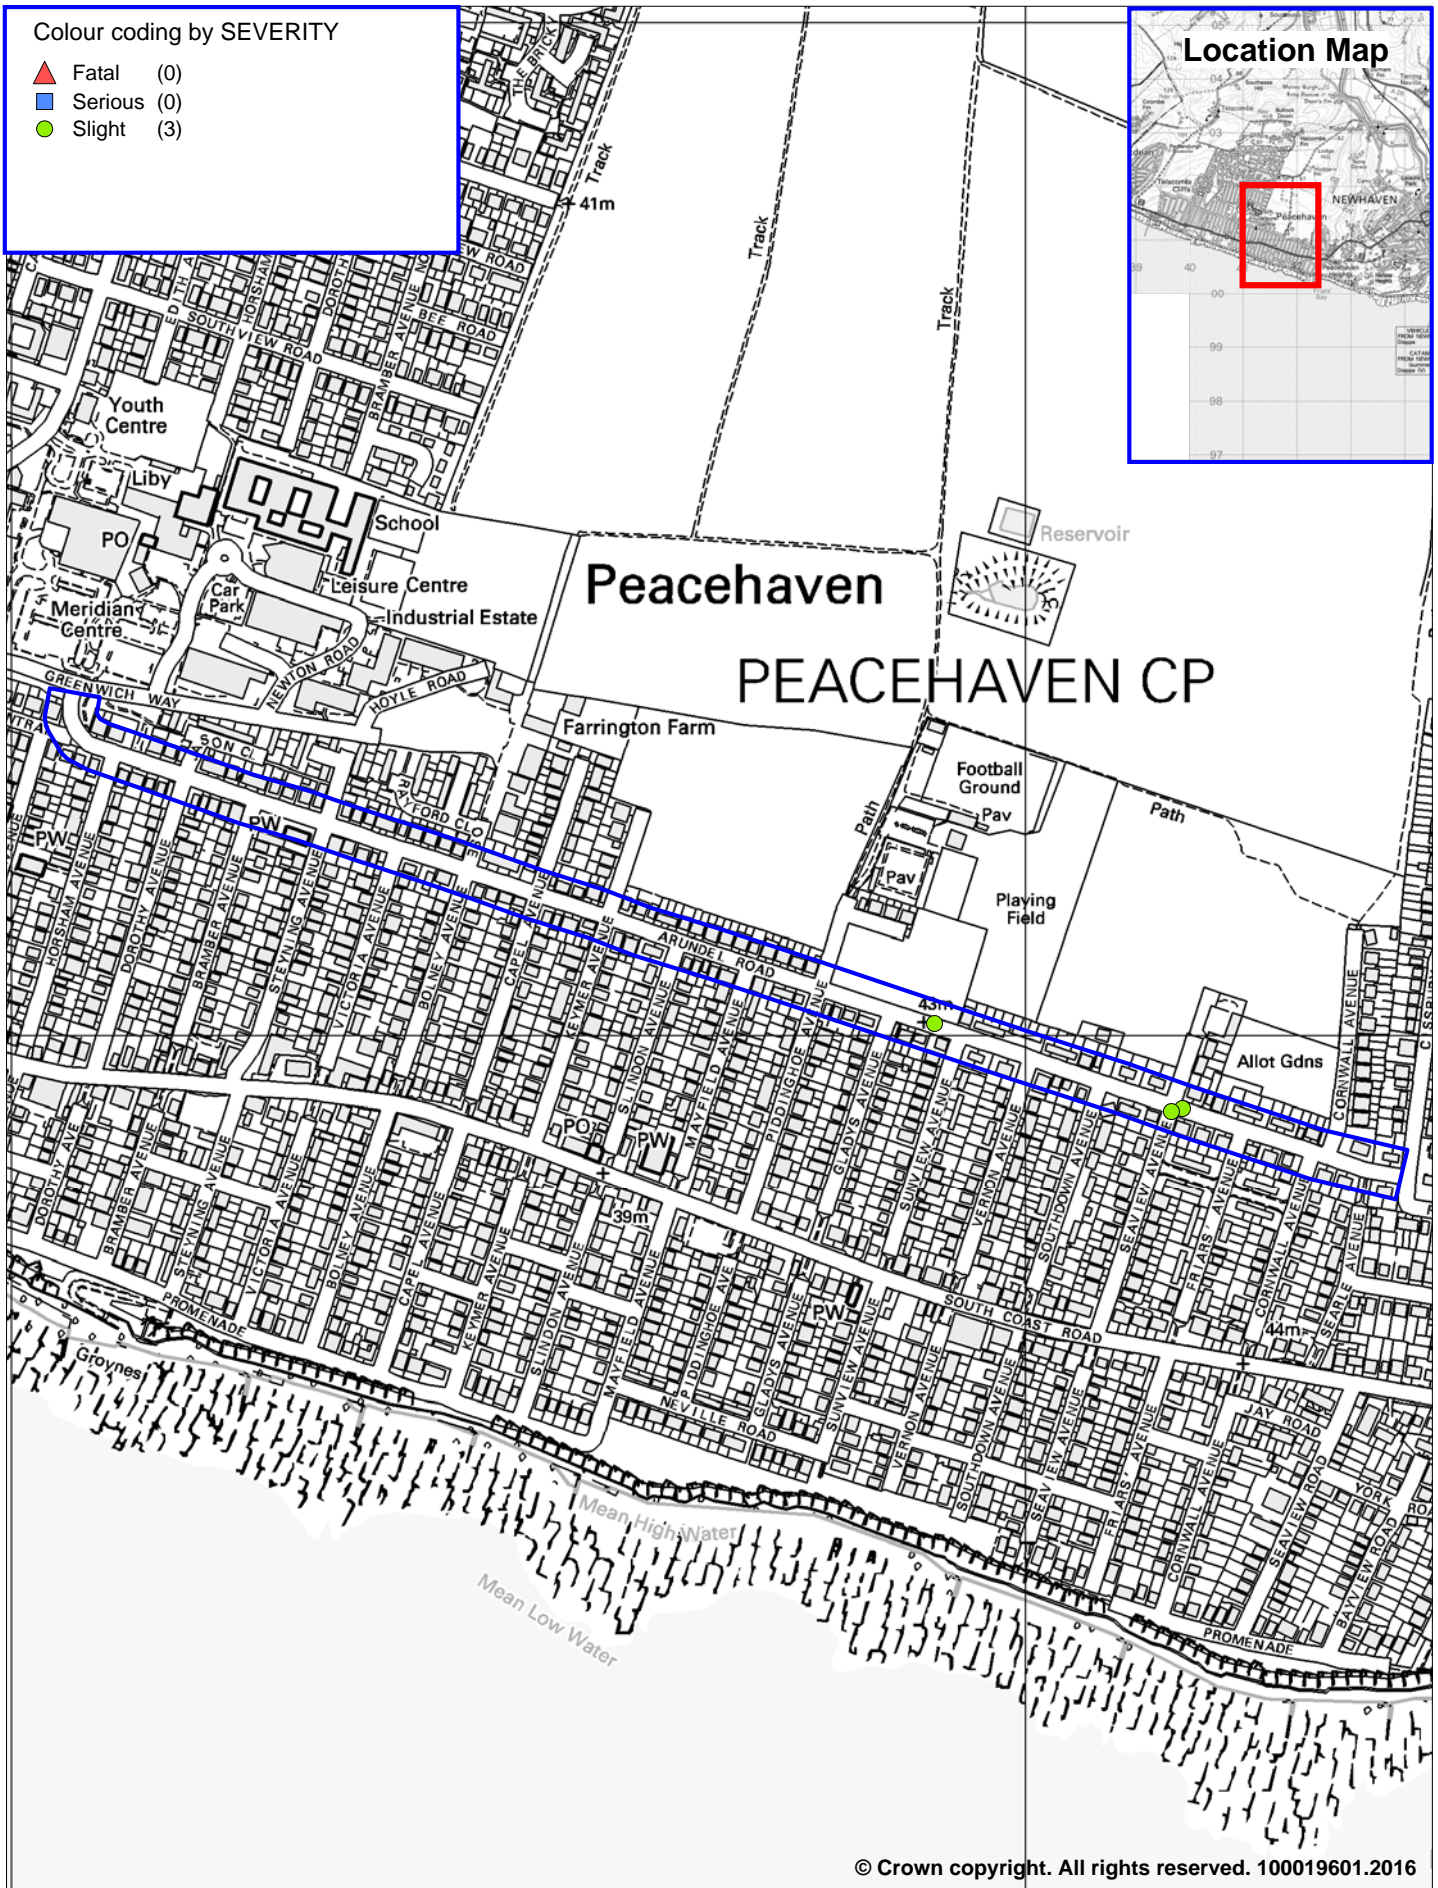

Colour coding by SEVERITY

- ▲ Fatal (0)
- Serious (0)
- Slight (3)

© Crown copyright. All rights reserved. 100019601.2016

Her Majesty's Office (c) Crown Copyright

Sussex Safer Roads
PARTNERSHIP

Arundel Road, Peacehaven

Collision Data: 01/01/2005 - 31/12/2007

SCALE	1 : 7500
DATE	09/11/2016
DRAWING No.	
DRAWN BY	